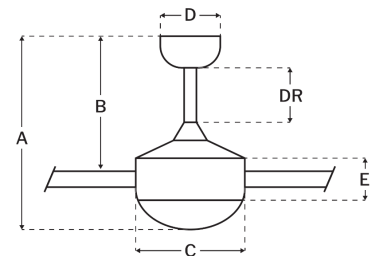

Blade Sweep (in):	72
Downrod Length (in):	6
Height (in):	15.45
Canopy Width (in):	5.83
Product Weight (lbs):	20.28
Lead Wire (in):	80
Carton Length (in):	29.06
Carton Width (in):	9.69
Carton Height (in):	11.93
Carton Cube:	1.94
Carton Weight (lbs):	23.17

Motor

Motor Material:	Silicon Steel
Motor Technology:	DC
Motor Size (mm):	123x30
Mounting Options:	Flat or Angled Ceiling
Motor Type:	6-Speed Reversible
Indoor/Outdoor Rating:	Indoor

Blades

Number of Blades:	3
Blades Included:	Yes
Blade Finish:	Flat Black Fabric Texture
Optional Blade Finishes:	No
Blade Material:	ABS
Blade Sweep:	72"
Blade Pitch:	5-16

Warranty

Limited Lifetime Warranty

Ceiling Drop Dimensions

A: Total Height w/ 6" Downrod	15.45"
B: Blade to Ceiling Height	12.69"
C: Housing Width	7.09"
D: Canopy Width	5.83"
E: Housing Height	5.94"

Electrical/Lighting