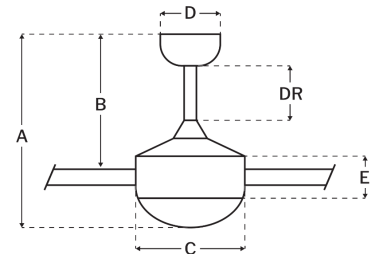

Motor

Motor Material:	Silicon Steel
Motor Technology:	DC
Motor Size (mm):	123x30
Mounting Options:	Flat or Angled Ceiling
Motor Type:	6-Speed Reversible
Indoor/Outdoor Rating:	Indoor

Blades

Number of Blades:	3
Blades Included:	Yes
Blade Finish:	Flat Black Fabric Texture
Optional Blade Finishes:	No
Blade Material:	ABS
Blade Sweep:	72"
Blade Pitch:	5-16

Warranty

Limited Lifetime Warranty

Ceiling Drop Dimensions

A: Total Height w/ 6" Downrod	15.45"
B: Blade to Ceiling Height	12.69"
C: Housing Width	7.09"
D: Canopy Width	5.83"
E: Housing Height	5.94"

Electrical/Lighting