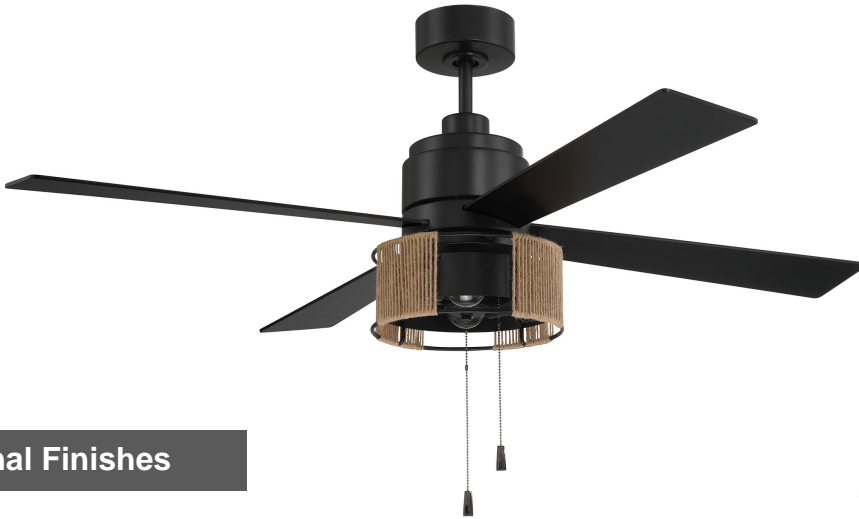

CRAFTMADE™

KNS52FB4

Kensey 52" Fan with Integrated Light Kit Flat Black

UPC#647881264741

Additional Finishes

KNS52SB4

Measurements

Blade Sweep (in):	52
Downrod Length (in):	6
Height (in):	18.66
Canopy Width (in):	5.86
Product Weight (lbs):	16.53
Lead Wire (in):	80
Carton Length (in):	25
Carton Width (in):	13.19
Carton Height (in):	10.12
Carton Cube:	1.93
Carton Weight (lbs):	18.96

Energy Guide

Airflow at High Speed:	4455
Energy Guide Airflow:	3374
Energy Guide Watts:	90
Efficiency (CFM/Watt):	37
Est. Yearly Energy Cost:	\$11
Certifications:	cETLus
Title 20:	No
Title 24 (JA8):	No
Safety Cable:	Yes

Motor

Motor Material:	Silicon Steel
Motor Technology:	AC
Motor Size (mm):	153x15
Mounting Options:	Flat or Angled Ceiling
Motor Type:	3-Speed Reversible
Indoor/Outdoor Rating:	Indoor

Blades

Number of Blades:	4
Blades Included:	Yes
Blade Finish:	Flat Black/Natural Oak
Optional Blade Finishes:	No
Blade Material:	Plywood
Blade Sweep:	52"
Blade Pitch:	11

Warranty

Limited Lifetime Warranty

Ceiling Drop Dimensions

A: Total Height w/ 6" Downrod	18.66"
B: Blade to Ceiling Height	12.85"
C: Housing Width	7.48"
D: Canopy Width	5.86"
E: Housing Height	4.19"

Electrical/Lighting