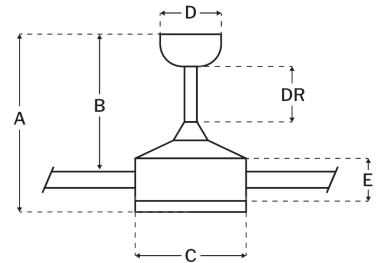

CRAFTMADE™

KNS52FB4

Kensey 52" Fan with Integrated Light Kit Flat Black

UPC#647881264741

Additional Finishes

KNS52SB4

Measurements

Blade Sweep (in):	52
Downrod Length (in):	6
Height (in):	18.66
Canopy Width (in):	5.86
Product Weight (lbs):	16.53
Lead Wire (in):	80
Carton Length (in):	25
Carton Width (in):	13.19
Carton Height (in):	10.12
Carton Cube:	1.93
Carton Weight (lbs):	18.96

Motor

Motor Material:	Silicon Steel
Motor Technology:	AC
Motor Size (mm):	153x15
Mounting Options:	Flat or Angled Ceiling
Motor Type:	3-Speed Reversible
Indoor/Outdoor Rating:	Indoor

Blades

Number of Blades:	4
Blades Included:	Yes
Blade Finish:	Flat Black/Natural Oak
Optional Blade Finishes:	No
Blade Material:	Plywood
Blade Sweep:	52"
Blade Pitch:	11

Warranty

Limited Lifetime Warranty

Ceiling Drop Dimensions

A: Total Height w/ 6" Downrod	18.66"
B: Blade to Ceiling Height	12.85"
C: Housing Width	7.48"
D: Canopy Width	5.86"
E: Housing Height	4.19"

Electrical/Lighting