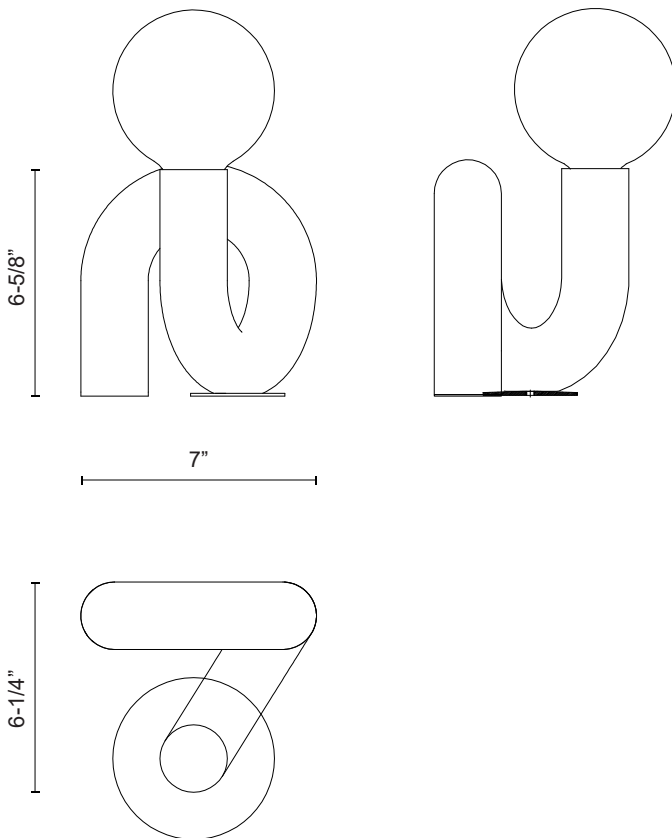

alora mood

P. 1.855.855.8926

CANADA: 19054 28TH Avenue Surrey - BC V3Z 6M3

USA: 3035 E. Lone Mountain Rd - Las Vegas, NV, 89081

SADIE TL420107

FIXTURE DIMENSIONS	L6-1/4" x W7" x H6-5/8"
LIGHT SOURCE	Socket
LAMP TYPE	E26
MAX WATTAGE	40W
BULB QTY	1
BULBS INCLUDED	No
VOLTAGE	120V
MATERIAL	Steel + Polyresin
WIRE LENGTH	72" Max
ILLUMINATION DIRECTION	Omni-directional
LOCATION	Dry
PAINT FINISH	BG01; MB01;

[D - Diameter, L - Length, W - Width, H - Height, E - Extension]

AVAILABLE FINISHES:

TL420107BG
Brushed Gold

TL420107MB
Matte Black

*For complete warranty terms, please visit: www.aloralighting.com/warranty