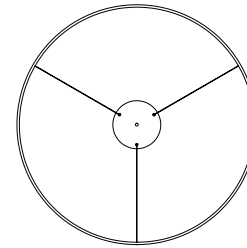

CERCHIO PD87760-UNV-010

PENDANTS

PROJECT

DESCRIPTION

Extruded and rolled aluminum with rectangular profile. Flush silicone diffuser. Matte powder-coated finish. Up and down light.. Duo canopy mounting style

SPECIFICATION DETAILS

Fixture Dimensions	D59" x H1-1/2"
Light Source	LED with DC Driver
Wattage	158W
Total Lumens	11200lm
Delivered Lumens	BG-4700lm*; BK-4700lm*; WH-6320lm*;
Voltage	120-277V
Color Temperature	3000K
CRI (Ra)	90CRI
Optional Color Temps	2700K - 5000K Available, Minimum Order Quantities Apply
LED Rated Life	50,000 hours
Dimming	100% - 10%, TRIAC or ELV Dimmer (Not Included) or 0-10V Dimmer (Not Included)
Diffuser Details	Frosted Silicone Diffuser
Adjustable	Yes
Wire Length	120" Max
Wire Type	BG - Black Wire; BK - Black Wire; WH - Clear Wire;
Minimum Hang Height	30"
Sloped Ceiling Adaptable	Yes
Location	Dry
Illumination Direction	Up and Downlight
Canopy Dimensions	D13" x H2"
Paint Finish	BG01(Canopy); BG02(Fixture Body); BK02; WH02;
Material	Aluminum + Polymeric Material
CEC Title 24 JA8	Yes, JA8-2022

* For custom options, consult factory for details.

* For warranty information, please visit www.kuzcolighting.com/warranty

Side Canopy Option

KUZCO

CANADA: 19054 28TH AVENUE - SURREY, BC V3Z 6M3

USA: 3035 E. LONE MOUNTAIN ROAD - LAS VEGAS, NV 89081

WWW.KUZCOLIGHTING.COM

© 2021 KUZCO LIGHTING. ALL RIGHTS RESERVED.

COMMENT