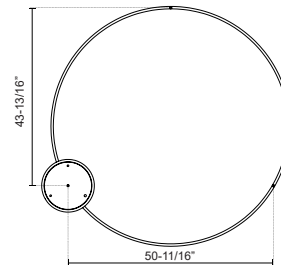

KUZCO

CANADA: 19054 28TH AVENUE - SURREY, BC V3Z 6M3

USA: 3035 E. LONE MOUNTAIN ROAD - LAS VEGAS, NV 89081

WWW.KUZCOLIGHTING.COM

© 2021 KUZCO LIGHTING. ALL RIGHTS RESERVED.

COMMENT