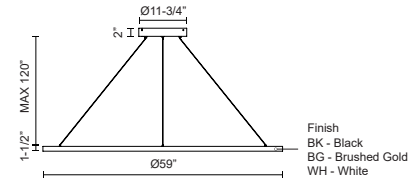

CERCHIO PD87760-UNV-010

PENDANTS

PROJECT

DESCRIPTION

Extruded and rolled aluminum with rectangular profile. Flush silicone diffuser. Matte powder-coated finish. Up and down light.. Duo canopy mounting style

SPECIFICATION DETAILS

Fixture Dimensions	D59" x H1-1/2"
Light Source	LED with DC Driver
Wattage	158W
Total Lumens	11200lm
Delivered Lumens	BG-4700lm*; BK-4700lm*; WH-6320lm*;
Voltage	120-277V
Color Temperature	3000K
CRI (Ra)	90CRI
Optional Color Temps	2700K - 5000K Available, Minimum Order Quantities Apply
LED Rated Life	50,000 hours
Dimming	100% - 10%, TRIAC or ELV Dimmer (Not Included) or 0-10V Dimmer (Not Included)
Diffuser Details	Frosted Silicone Diffuser
Adjustable	Yes
Wire Length	120" Max
Wire Type	BG - Black Wire; BK - Black Wire; WH - Clear Wire;
Minimum Hang Height	30"
Sloped Ceiling Adaptable	Yes
Location	Dry
Illumination Direction	Up and Downlight
Canopy Dimensions	D13" x H2"
Paint Finish	BG01(Canopy); BG02(Fixture Body); BK02; WH02;
Material	Aluminum + Polymeric Material
CEC Title 24 JA8	Yes, JA8-2022

* For custom options, consult factory for details.

* For warranty information, please visit www.kuzcolighting.com/warranty

Side Canopy Option