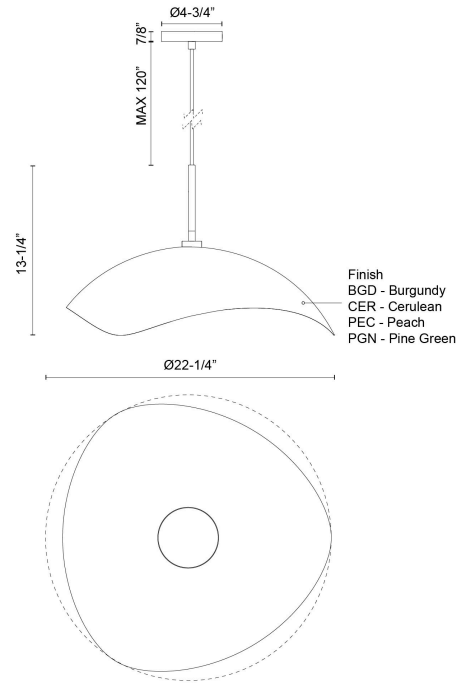

## Kirby 22-in Pendant

Model	Bulbs (not included)	Wattage (or equivalent)
<b>PD55922</b> PD55922-BGD PD55922-CER PD55922-PEC PD55922-PGN	1 x E26	60W

The Kirby collection combines modern trends with lasting appeal, offering a range of neutral undertone color options that feel both fresh and timeless. Its organically wavy shade introduces a soft, natural flow to the design, creating an effortless sense of style. Perfect for adding a subtle pop of color, Kirby enhances any space with its understated elegance.

### SPECIFICATION DETAILS

Fixture Dimensions	D22-1/4" x H13-1/4"
Canopy Dimensions	D4-3/4" x H7/8"
Minimum Hang Height	15"
Location	Dry
Glass Details	Opal Glass
Illumination Direction	Down
Light Source/Life	Socket
Material	Steel, Glass
Sloped Ceiling Adaptable	Yes
Shade Details	Steel Shade
Wire Length	120"
Wire Style	Color Matching Braided Wire
Compliance	<b>UL Certified:</b> Yes