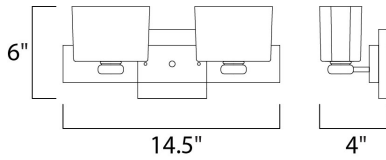

MEASUREMENTS

DIMENSION : 14.5" W x 6." H x 4." Ext
 BACK PLATE : 4.75" W x 4.75" H x 2.75" HCO
 HANGING WEIGHT : 3.53 lb

LAMPING

INPUT VOLTAGE : 120V
 LUMENS : 900 Rated (0 Del.)
 BULB : 2 x 40W (INCLUDED), 80W Total
 DIMMABLE : Dimmable
 COLOR_TEMP : 2900K