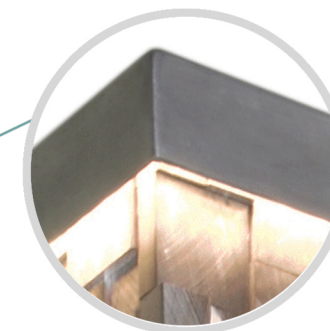

The MOSAIC

88283AL

Wall grazing effect across mosaic tiles down light below creates utility

LED Dimmable using standard Lutron CL dimmer

Suitable for Wet Location

Fixture is ADA Compliant

Additional LED is enclosed inside to provide exceptional downlight