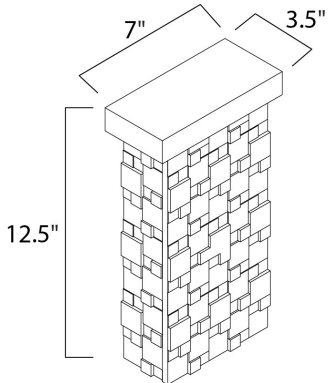

MEASUREMENTS

DIMENSION : 7." W x 12.5" H x 3.5" Ext
 MAX OAH :
 HANGING WEIGHT : 5.5 lb

LAMPING

INPUT VOLTAGE : 120V
 LUMENS : 1,260 Rated (0 Del.)
 BULB : 12+6W (INTEGRATED), 18W Total
 DIMMABLE : Dimmable
 CRI : 80+ CRI
 COLOR_TEMP : 3000K