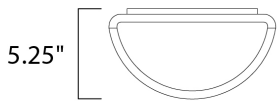

MEASUREMENTS

DIMENSION : 10." W x 4.75" H x 5.25" Ext
 BACK PLATE : 3.75" W x 3.75" H x 2.5" HCO
 HANGING WEIGHT : 2.38 lb

LAMPING

INPUT VOLTAGE : 120V
 LUMENS : 1,355 Rated (0 Del.)
 BULB : 1 x 18W (INCLUDED), 18W Total
 CRI : 80+ CRI
 COLOR_TEMP : 2700K