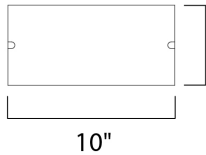

MEASUREMENTS

DIMENSION : 10." W x 4.75" H x 5.25" Ext
 BACK PLATE : 3.75" W x 3.75" H x 2.5" HCO
 HANGING WEIGHT : 2.38 lb

LAMPING

INPUT VOLTAGE : 120V
 LUMENS : 1,355 Rated (0 Del.)
 BULB : 1 x 18W (INCLUDED), 18W Total
 CRI : 80+ CRI
 COLOR_TEMP : 2700K