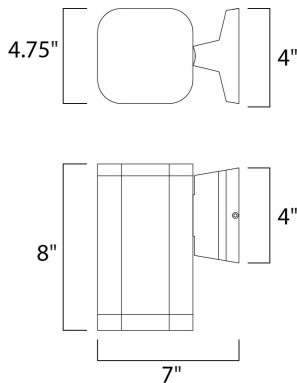

MEASUREMENTS

DIMENSION : 4.75" W x 8.25" H x 7." Ext
 BACK PLATE : 4.75" W x 4.75" H x 2.5" HCO
 HANGING WEIGHT : 4.41 lb

LAMPING

INPUT VOLTAGE : 120V
 LUMENS : 770 Rated (0 Del.)
 BULB : 1 x 11W (INTEGRATED), 11W Total
 CRI : 80+ CRI
 COLOR_TEMP : 3000K
 LIGHTING_DIRECTION : Down