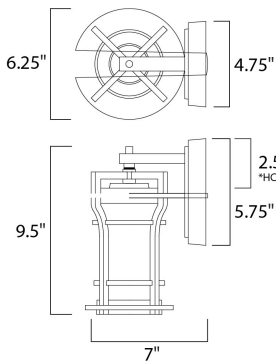

PRODUCT DESCRIPTION

Bold, exterior design of Die Cast aluminum finished in Black Oxide support elongated cylinders of clear Waterglass. Light is gently diffused by a second inner cylinder of Satin White glass.

MEASUREMENTS

DIMENSION : 6.25" W x 9.5" H x 7." Ext
BACK PLATE : 4.75" W x 5.75" H x 2.5" HCO
HANGING WEIGHT : 3.96 lb

LAMPING

INPUT VOLTAGE : 120V
LUMENS : 900 Rated (0 Del.)
BULB : 1 x 13W (INCLUDED), 13W Total
COLOR_TEMP : 2700K

FINISHES OPTION

Black Oxide BO

GLASS

Water Glass WG

MATERIAL

Die Cast Aluminum

RATINGS

cETLusWet Location

ADDITIONAL

INSTALL UP/DOWN:
RATED LIFE 10000 Hours
OPERATING TEMPERATURE:
-20°C (-4°F), 40°C (104°F)

Always consult a qualified electrician before installing any lighting product.