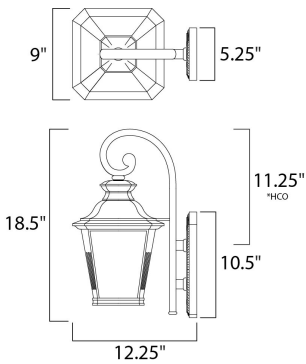

MEASUREMENTS

DIMENSION : 9." W x 18.5" H x 12.25" Ext
BACK PLATE : 5.25" W x 10.5" H x 11.25" HCO
HANGING WEIGHT : 5.81 lb

LAMPING

INPUT VOLTAGE : 120V
LUMENS : 1,355 Rated (0 Del.)
BULB : 1 x 18W (INCLUDED), 18W Total
COLOR_TEMP : 2700K

Always consult a qualified electrician before installing any lighting product.