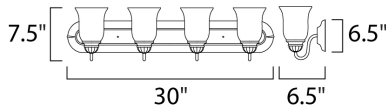

MEASUREMENTS

DIMENSION : 30." W x 7.5" H x 6.5" Ext
 BACK PLATE : 30.25" W
 HANGING WEIGHT : 8.55 lb

LAMPING

INPUT VOLTAGE : 120V
 LUMENS : 4,600 Rated (0 Del.)
 BULB : 4 x 60W (NOT INCLUDED), 240W Total
 DIMMABLE : Dimmable
 COLOR_TEMP : 2700K