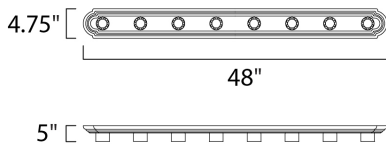

**MEASUREMENTS**

DIMENSION : 48." W x 4.75" H x 5." Ext  
 BACK PLATE : 4." W x 43.5" H x 2.3" HCO  
 HANGING WEIGHT : 4.3 lb

**LAMPING**

LUMENS : 9,200 Rated (0 Del.)  
 BULB : 8 x 60W (NOT INCLUDED), 480W Total  
 DIMMABLE : Dimmable  
 COLOR\_TEMP : 2700K  
 LIGHTING\_DIRECTION : Both