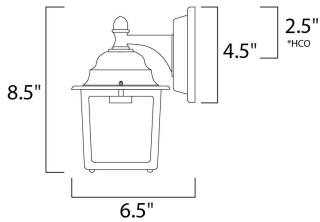

PRODUCT DESCRIPTION

MEASUREMENTS

DIMENSION : 5.5" W x 8.5" H x 6.5" Ext
BACK PLATE : 4.5" W x 4.5" H x 2.5" HCO
HANGING WEIGHT : 1.87 lb

LAMPING

INPUT VOLTAGE : 120V
LUMENS : 800 Rated (0 Del.)
BULB : 1 x 9W LED (INCLUDED), 9W Total
DIMMABLE : Dimmable
CRI : 80+ CRI
COLOR_TEMP : 3000K

FINISHES OPTION

Rust Patina RP

GLASS

Frosted FT

MATERIAL

Aluminum

RATINGS

Wet Location
Dimmable
LED

ADDITIONAL

INSTALL UP/DOWN:
RATED LIFE 25000 Hours
OPERATING TEMPERATURE:
-20°C (-4°F), 40°C (104°F)

Always consult a qualified electrician before installing any lighting product.

WESTERN DISTRIBUTION CENTER (HEADQUARTER)
253 NORTH VINELAND AVE | CITY OF INDUSTRY, CA 91746
EASTERN DISTRIBUTION CENTER
4200 SHIRLEY DR. | ATLANTA, GA 30336
P. 626.956.4200 | F. 626.956.4225 | maximlighting.com