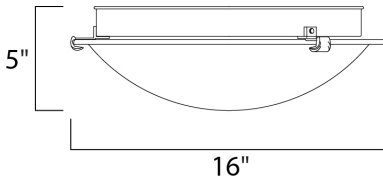

**PRODUCT DESCRIPTION**

Basic utility fixtures or Frost glass and White metal frames priced for budget applications where LED is very beneficial.

**MEASUREMENTS**

DIMENSION : 16." L x 16." W x 5." H  
 CANOPY : 13.75" W x 1.5" H x 13.75" L  
 HANGING WEIGHT : 4.63 lb