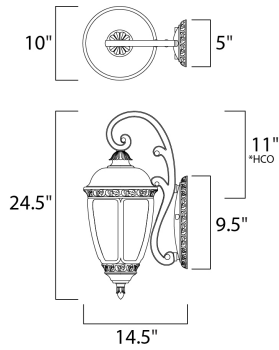

PRODUCT DESCRIPTION

MEASUREMENTS

DIMENSION : 10." W x 24.5" H x 14.5" Ext
BACK PLATE : 4.75" W x 9.5" H x 11." HCO
HANGING WEIGHT : 6.71 lb

LAMPING

INPUT VOLTAGE : 120V
LUMENS : 1,100 Rated (0 Del.)
BULB : 1 x 12W LED (INCLUDED), 12W Total
DIMMABLE : Dimmable
CRI : 80+ CRI
COLOR_TEMP : 3000K

FINISHES OPTION

Sienna SE

GLASS

Snow Flake SF

MATERIAL

Die Cast Aluminum

RATINGS

Wet Location
Dimmable
LED

ADDITIONAL

INSTALL UP/DOWN:
RATED LIFE 25000 Hours
OPERATING TEMPERATURE:
-20°C (-4°F), 40°C (104°F)

Always consult a qualified electrician before installing any lighting product.