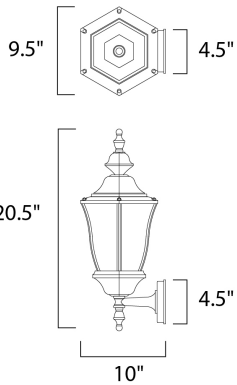

**PRODUCT DESCRIPTION**

**FINISHES OPTION**

Rust Patina RP

**RATINGS**

Wet Location  
LED

**ADDITIONAL**

INSTALL UP/DOWN:  
OPERATING TEMPERATURE:  
-20°C (-4°F), 40°C (104°F)

**MEASUREMENTS**

DIMENSION : 9.5" W x 20.5" H x 10." Ext  
BACK PLATE : 4.5" W x 4.5" H x 17." HCO  
HANGING WEIGHT : 3.74 lb

**LAMPING**

LUMENS : 800 Rated (0 Del.)  
BULB : 1 x 9W LED (INCLUDED), 9W Total  
COLOR\_TEMP : 3000K