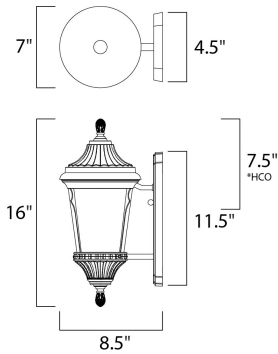

PRODUCT DESCRIPTION

MEASUREMENTS

DIMENSION : 7." W x 16." H x 8.5" Ext
BACK PLATE : 4.5" W x 11.5" H x 7.5" HCO
HANGING WEIGHT : 3.34 lb

LAMPING

INPUT VOLTAGE : 120V
LUMENS : 800 Rated (0 Del.)
BULB : 1 x 9W (INCLUDED), 9W Total
DIMMABLE : Dimmable
CRI : 80+ CRI
COLOR_TEMP : 3000K

FINISHES OPTION

Espresso ES

GLASS

Latte LT

MATERIAL

Die Cast Aluminum

RATINGS

cULusWet Location
Dimmable

ADDITIONAL

INSTALL UP/DOWN:
RATED LIFE 25000 Hours
OPERATING TEMPERATURE:
-20°C (-4°F), 40°C (104°F)

Always consult a qualified electrician before installing any lighting product.