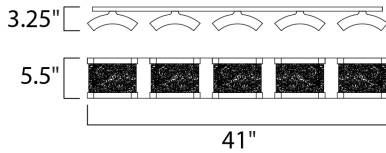

MEASUREMENTS

DIMENSION : 41." W x 5.5" H x 3.25" Ext
 HANGING WEIGHT : 26. lb

LAMPING

INPUT VOLTAGE : 120V
 LUMENS : 3,400 Rated (0 Del.)
 BULB : 1 x 5W (INTEGRATED), 50W Total
 DIMMABLE : Dimmable
 CRI : 90+ CRI
 COLOR_TEMP : 3000K