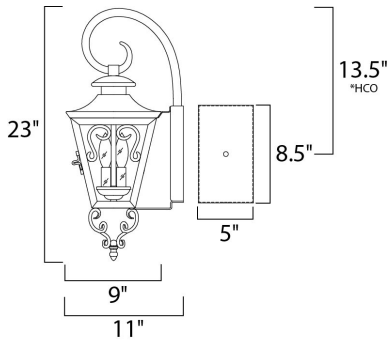

PRODUCT DESCRIPTION

Cordoba is a traditional, early American style collection from Maxim Lighting International in Oil Rubbed Bronze finish with Seedy glass.

MEASUREMENTS

DIMENSION : 9." W x 23." H x 11." Ext
BACK PLATE : 5." W x 8.5" H x 13.5" HCO
HANGING WEIGHT : 9.7 lb

LAMPING

INPUT VOLTAGE : 120V
LUMENS : 2,016 Rated (0 Del.)
BULB : 3 x 60W (NOT INCLUDED), 180W Total
DIMMABLE : Dimmable
COLOR_TEMP : 2700K

FINISHES OPTION

Oil Rubbed Bronze Ol

GLASS

Seedy CD

MATERIAL

Forged Iron

RATINGS

Wet Location
Dimmable

ADDITIONAL

INSTALL UP/DOWN:
RATED LIFE 1500 Hours
OPERATING TEMPERATURE:
-20°C (-4°F), 40°C (104°F)

Always consult a qualified electrician before installing any lighting product.