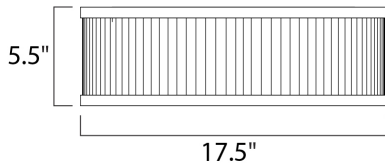

MEASUREMENTS

DIMENSION : 17.5" L x 17.5" W x 5.5" H
 CANOPY : 13.75" W x 1." H x 13.75" L
 HANGING WEIGHT : 15.8 lb

LAMPING

LUMENS : 1,700 Rated (0 Del.)
 BULB : 4 x 60W (NOT INCLUDED), 240W Total
 DIMMABLE : Dimmable