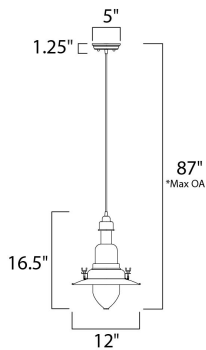

\*max overall height

**MEASUREMENTS**

DIMENSION : 12." L x 12." W x 16.5" H  
 MAX OAH : 91.25" OAH  
 CANOPY : 5." W x 1.25" H x 5." L  
 HANGING WEIGHT : 4.85 lb

**LAMPING**

INPUT VOLTAGE : 120V  
 LUMENS : 0 Rated (0 Del.)  
 BULB : 1 x 100W (NOT INCLUDED), 100W Total