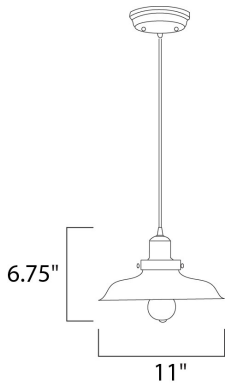

PRODUCT DESCRIPTION

Small pendants reminiscent of yesteryear are available in your choice of Bronze, Antique Copper, Satin Nickel, and Polished Nickel. In addition to the numerous metal shades, glass shades in Clear, Mirror Smoke, and Satin White are also offered. The optional Antique Replica light bulb adds to the authentic look.

MEASUREMENTS

DIMENSION : 11." L x 11." W x 6.75" H
 MAX OAH : 65.75" OAH
 HANGING WEIGHT : 4. lb

LAMPING

INPUT VOLTAGE : 120V
 LUMENS : 0 Rated (0 Del.)
 BULB : 1 x 60W (NOT INCLUDED), 60W Total
 DIMMABLE : Dimmable

FINISHES OPTION

Antique Copper ACP

MATERIAL

Steel + Aluminum

RATINGS

cULusDry Location
 Dimmable

ADDITIONAL

INSTALL UP/DOWN:
 SLOPE: 120
 OPERATING TEMPERATURE:
 -20°C (-4°F), 40°C (104°F)