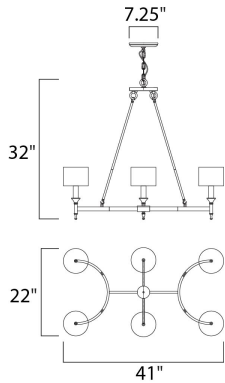

MEASUREMENTS

DIMENSION : 41." L x 22." W x 32." H
 MAX OAH : 74.75" OAH x 36.5" OAH
 CANOPY : 7.25" W x 1." H x 7.25" L
 HANGING WEIGHT : 19.8 lb

LAMPING

INPUT VOLTAGE : 120V
 LUMENS : 0 Rated (0 Del.)
 BULB : 6 x 40W (NOT INCLUDED), 240W Total
 DIMMABLE : Dimmable