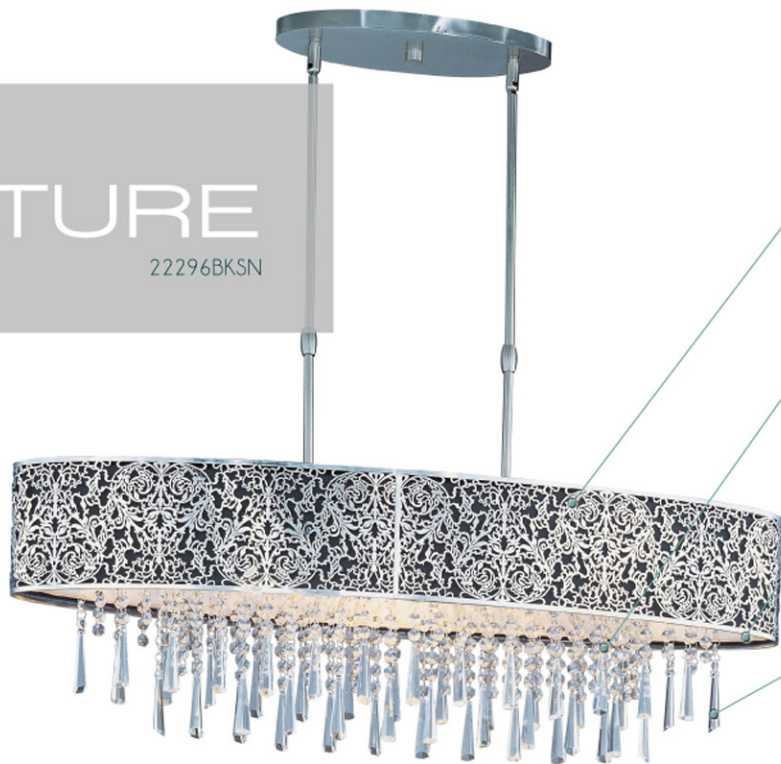

The
RAPTURE

22296BKSN

Precision laser cut
delicate pattern
in Satin Nickel
stainless steel

Clear strands of
hanging crystals

Inner fabric shade
available in your
choice of Black
or White

Beveled prism
hanging crystals