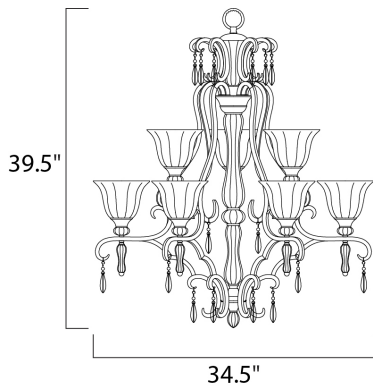

PRODUCT DESCRIPTION

With Old World charm, Dresden collection's Flemish metalwork in Filbert finish gracefully curves around a center column of translucent antique glass, and its amber crystal pendants and candle-like lamps warm the room. Choose classic A-line shades or frosted Ember glass.

MEASUREMENTS

DIMENSION : 34.5" W x 39.5" H
 HANGING WEIGHT : 36.29 lb

LAMPING

INPUT VOLTAGE : 120V
 LUMENS : 6,048 Rated (0 Del.)
 BULB : 9 x 60W (NOT INCLUDED), 0W Total
 DIMMABLE : Dimmable

FINISHES OPTION