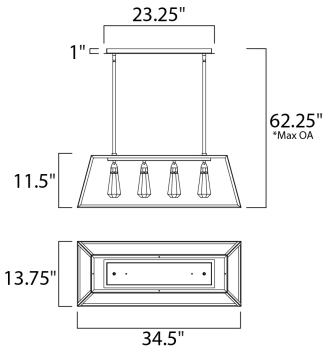

*max overall height

MEASUREMENTS

DIMENSION : 34.5" L x 13.75" W x 11.5" H
 MAX OAH : 62.25" OAH x 14.25" OAH
 CANOPY : 6." W x 1." H x 23.25" L
 HANGING WEIGHT : 26.4 lb

LAMPING

INPUT VOLTAGE : 120V
 LUMENS : 840 Rated (0 Del.)
 BULB : 4 x 3W (INTEGRATED), 12W Total
 DIMMABLE : Dimmable
 CRI : 80+ CRI
 COLOR_TEMP : 3000K