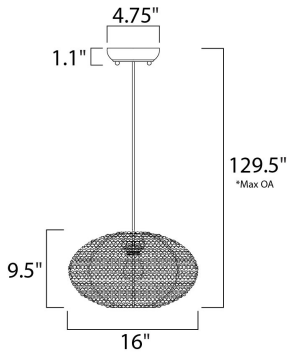

*max overall height

MEASUREMENTS

DIMENSION : 16." L x 16." W x 9.5" H
 MAX OAH : 129.5" OAH
 HANGING WEIGHT : 4.95 lb

LAMPING

INPUT VOLTAGE : 120V
 LUMENS : 0 Rated (0 Del.)
 BULB : 1 x 60W (NOT INCLUDED), 60W Total
 DIMMABLE : Dimmable

FINISHES OPTION

Copper CP

MATERIAL

Aluminum + Steel

RATINGS

Dry Location
 Dimmable

ADDITIONAL

INSTALL UP/DOWN:
 SLOPE: 120
 OPERATING TEMPERATURE:
 -20°C (-4°F), 40°C (104°F)