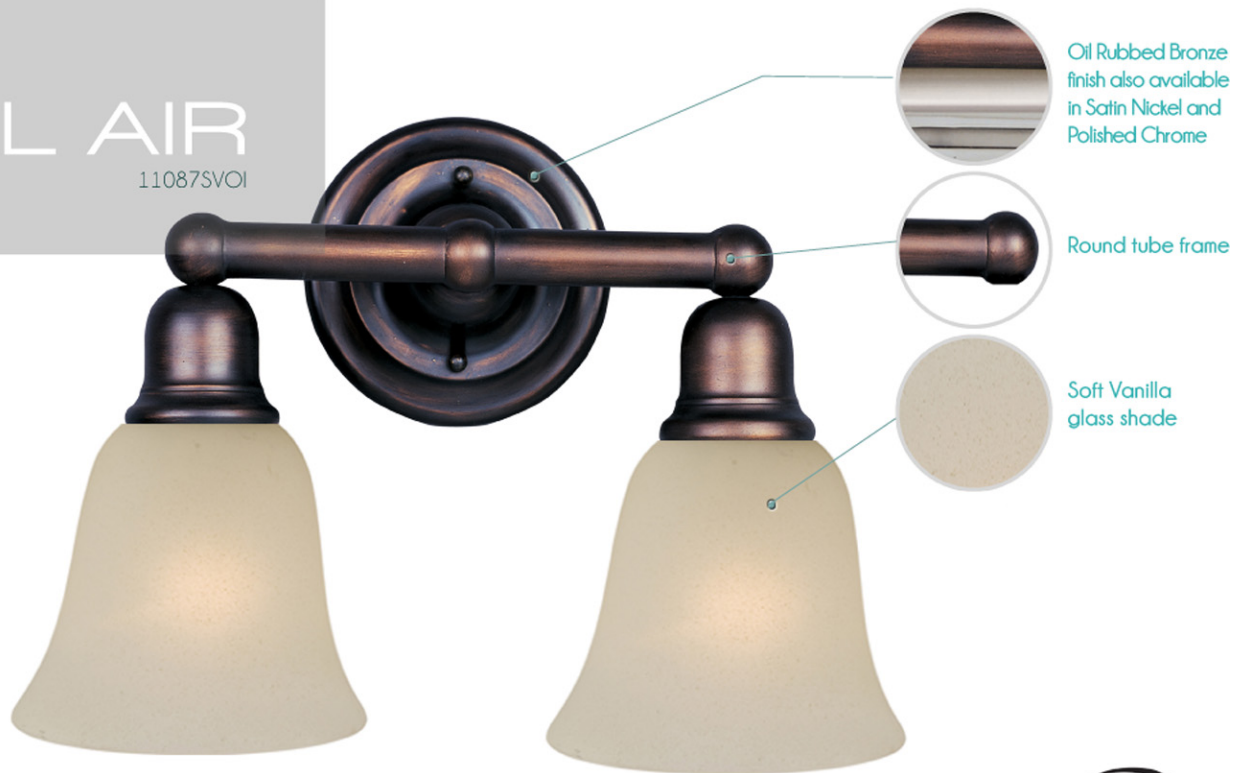

The
BEL AIR

11087SVOI

Oil Rubbed Bronze
finish also available
in Satin Nickel and
Polished Chrome

Round tube frame

Soft Vanilla
glass shade

MAXIM[®]