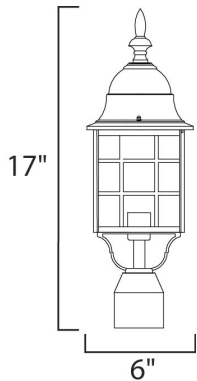

LAMPING

INPUT VOLTAGE : 120V
LUMENS : 1,150 Rated (0 Del.)
BULB : 1 x 60W (NOT INCLUDED), 60W Total
DIMMABLE : Dimmable
COLOR_TEMP : 2700K