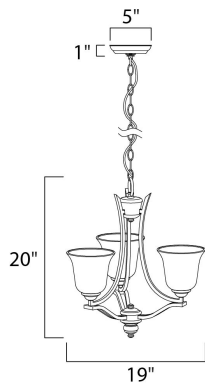

#### PRODUCT DESCRIPTION

The classic design of the Madera collection is a perfect marriage of style and value. The square metal tube frame available in either Oil-Rubbed Bronze with Wilshire glass or Satin Silver with Ice glass affords the luxury of options for any style of home.

#### MEASUREMENTS

DIMENSION : 19." W x 20." H  
HANGING WEIGHT : 7.04 lb